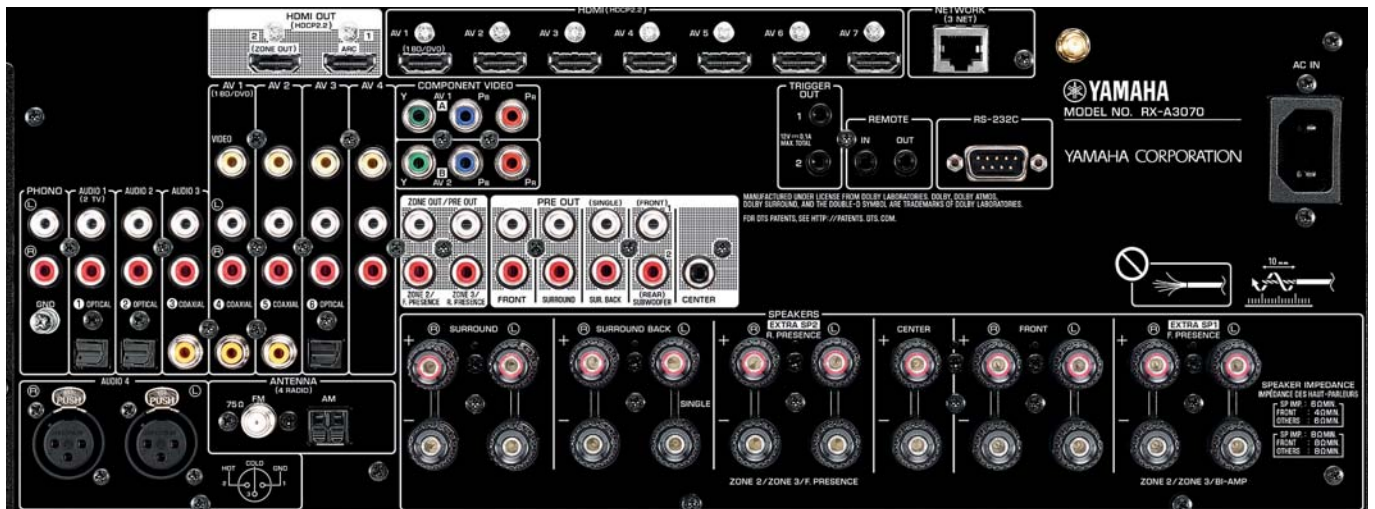

Main Specifications

Audio Section	
Rated Output Power (8 ohms, 20 Hz-20 kHz, 0.06 % THD, 2-ch driven)	
Front L/R	150 W + 150 W
Center	150 W
Surround L/R	150 W + 150 W
Surround Back L/R	150 W + 150 W
Front Presence L/R	150 W + 150 W
Rated Output Power (8 ohms, 1 kHz, 0.9 % THD, 2-ch driven)	
Front L/R	165 W + 165 W
Maximum Effective Output Power (8 ohms, 1 kHz, 10 % THD, 1-ch driven)	
Front L/R	230 W + 230 W
Center	230 W
Surround L/R	230 W + 230 W
Surround Back L/R	230 W + 230 W
Front Presence L/R	230 W + 230 W
Dynamic Power/Ch (Front L/R, 8/6/4/2 ohms)	
	175 / 220 / 295 / 410 W

General	
Standby Power Consumption	
HDMI Control Off, Standby Through Off	0.1 W
HDMI Control, Standby Through On, Network Standby Off	1.1 W
Network Standby On	1.8 W (Wireless)
Dimensions (W x H x D)	
	17-1/8" x 7-1/2" x 18-5/8"
	(with antenna up: 17-1/8" x 9-3/4" x 18-5/8")
	435 x 192 x 474 mm
	(with antenna up: 435 x 247 x 474 mm)
Weight	
	39.9 lbs.; 18.1 kg